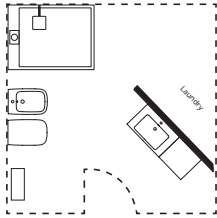

Singular™
from Ideal Standard

Singular Solutions from Ideal Standard

Need support? Ask us about Singular.
Specification, project and design
services in one.

01

01

AA AC JG

01

AA

01

AA

NH NX NW

YE

NH NX NW

AA

GN RO SI

AA

GN RO SI

A5 GN

A5 GN

FR FT FV

EO

VA