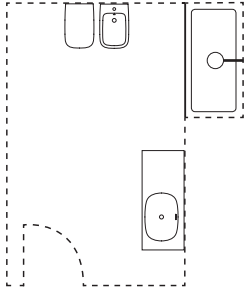

Singular Solutions from Ideal Standard

Ceraline
Basin mixer

Mirror

i.life B
Vessel basin

i.life B
Furniture

Ideal Standard

i.life B

Singular™
from Ideal Standard

Singular Solutions from Ideal Standard

Need support? Ask us about Singular.
Specification, project and design
services in one.

T461401
i.life B
Wall hung toilet
RimLS+

58

T500301
i.life B
Soft closing
seat and cover

58

R0130A6
Altes
Flush plate

AC

T461501
i.life B
Wall hung bidet

58

BC197XG
Ceraline
Bidet mixer

AA

T508701
i.life B
Vessel basin
Rectangular
60 cm